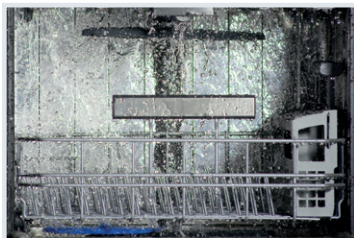

Signature Features

A Complete Clean

Clean dishes in one cycle with OrbitClean® Wash System, which uses four times more water coverage¹ for a complete clean.