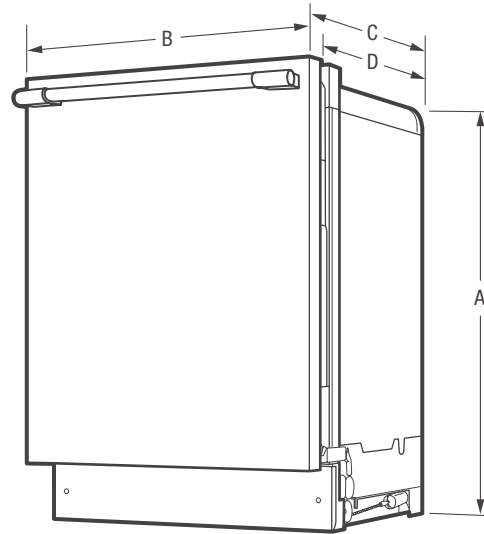

Features	
Control Design	Fully-Integrated Pro-Select*
Digital Display	Yes
Door Latch/Stay-Put Door Hinge Design	Yes/Yes
Low Rinse-Aid Indicator Light	Yes
Interior Design/Interior Colour	Tall Tub/Stainless Steel
Wash System	Direct Feed
Wash Arm	OrbitClean®
Wash Levels/Wash Speeds	5/Variable
DishSense™ Technology	Yes
AquaSurge™ Technology	Yes
Sound Package	SilentDesign™
Filter/Filter Trap	S. Steel/Removable
Soft Food Disposer	
dB Level	47
Drying System	EvenDry™
Cycles	
Number of Cycles	7
PowerPlus™ (Heavy)	Yes
Normal	Yes
Light	
Quick Wash (30-Min.)	Yes
Favourite	Yes
China Crystal	Yes
Rinse Only	Yes
Energy Saver Plus	Yes
Upper Rack Wash Only	
Cycle Indicator Light/Control Lock	Yes/Yes
Cycle Complete Floor Beam Indicator	PowerBright™ LED
Options	
Heat/No Heat Dry	Yes
Hi-Temp Wash	Yes
NSF® Certified Sanitize Rinse	Yes
Delay Start	1-24 Hour
Rack System	
Rack Design	Deluxe
Rack Coating	Nylon TufRacks™
SpaceWise® Upper Rack -	
Rack Handles	Yes
Delicate-Care™ Soft Grips	Optional PN# 5304494157
Fold-Down Tines	Yes
Cup Shelves/Stemware Grips	2/6
Versa-Tray™	
Adjustable Rack Height	Yes
Lower Rack -	
SpaceWise® Silverware Basket	3-Piece Split
Fold-Down Tines	2 Full Rows
Small Items Cover	3
Third-Level Rack (Single Tray)	Yes
Certifications	
ENERGY STAR®	Yes
NSF® International Certification	Yes
Specifications	
Water Inlet Location	Bottom Left
Water Usage (Gallons)	4.0 - 8.0
Water Pressure (PSI)	20 - 90
Integral Air Gap on Supply	Yes
Leveling Legs	Yes
Power Supply Connection Location	Right Bottom Front
Voltage Rating	120V/60Hz/15A
Connected Load (kW Rating) @ 120 Volts¹	1.44
Amps @ 120 Volts	15
Shipping Weight (Approx.)	75 Lbs.

NOTE: For planning purposes only. Always consult local and national electric and plumbing codes. Refer to Product Installation Guide for detailed installation instructions on the web at frigidaire.ca.

Product Dimensions	
A - Height (Adjustable)	33-3/4" - 35-3/4"
B - Width	24"
C - Depth (Including Door)	24-1/4"
D - Depth (To Tub Flange)	22-1/2"
Depth with Door Open 90°	50-1/4"

Cutout Dimensions	
Height (Min.)	34"
Height (Max.)	35-3/4"
Width (Min.)	24"
Depth (Min.)	24"

¹For use on adequately wired 120V, dedicated circuit having 2-wire service with a separate ground wire. Appliance must be grounded for safe operation.

Accessories information available on the web at frigidaire.ca